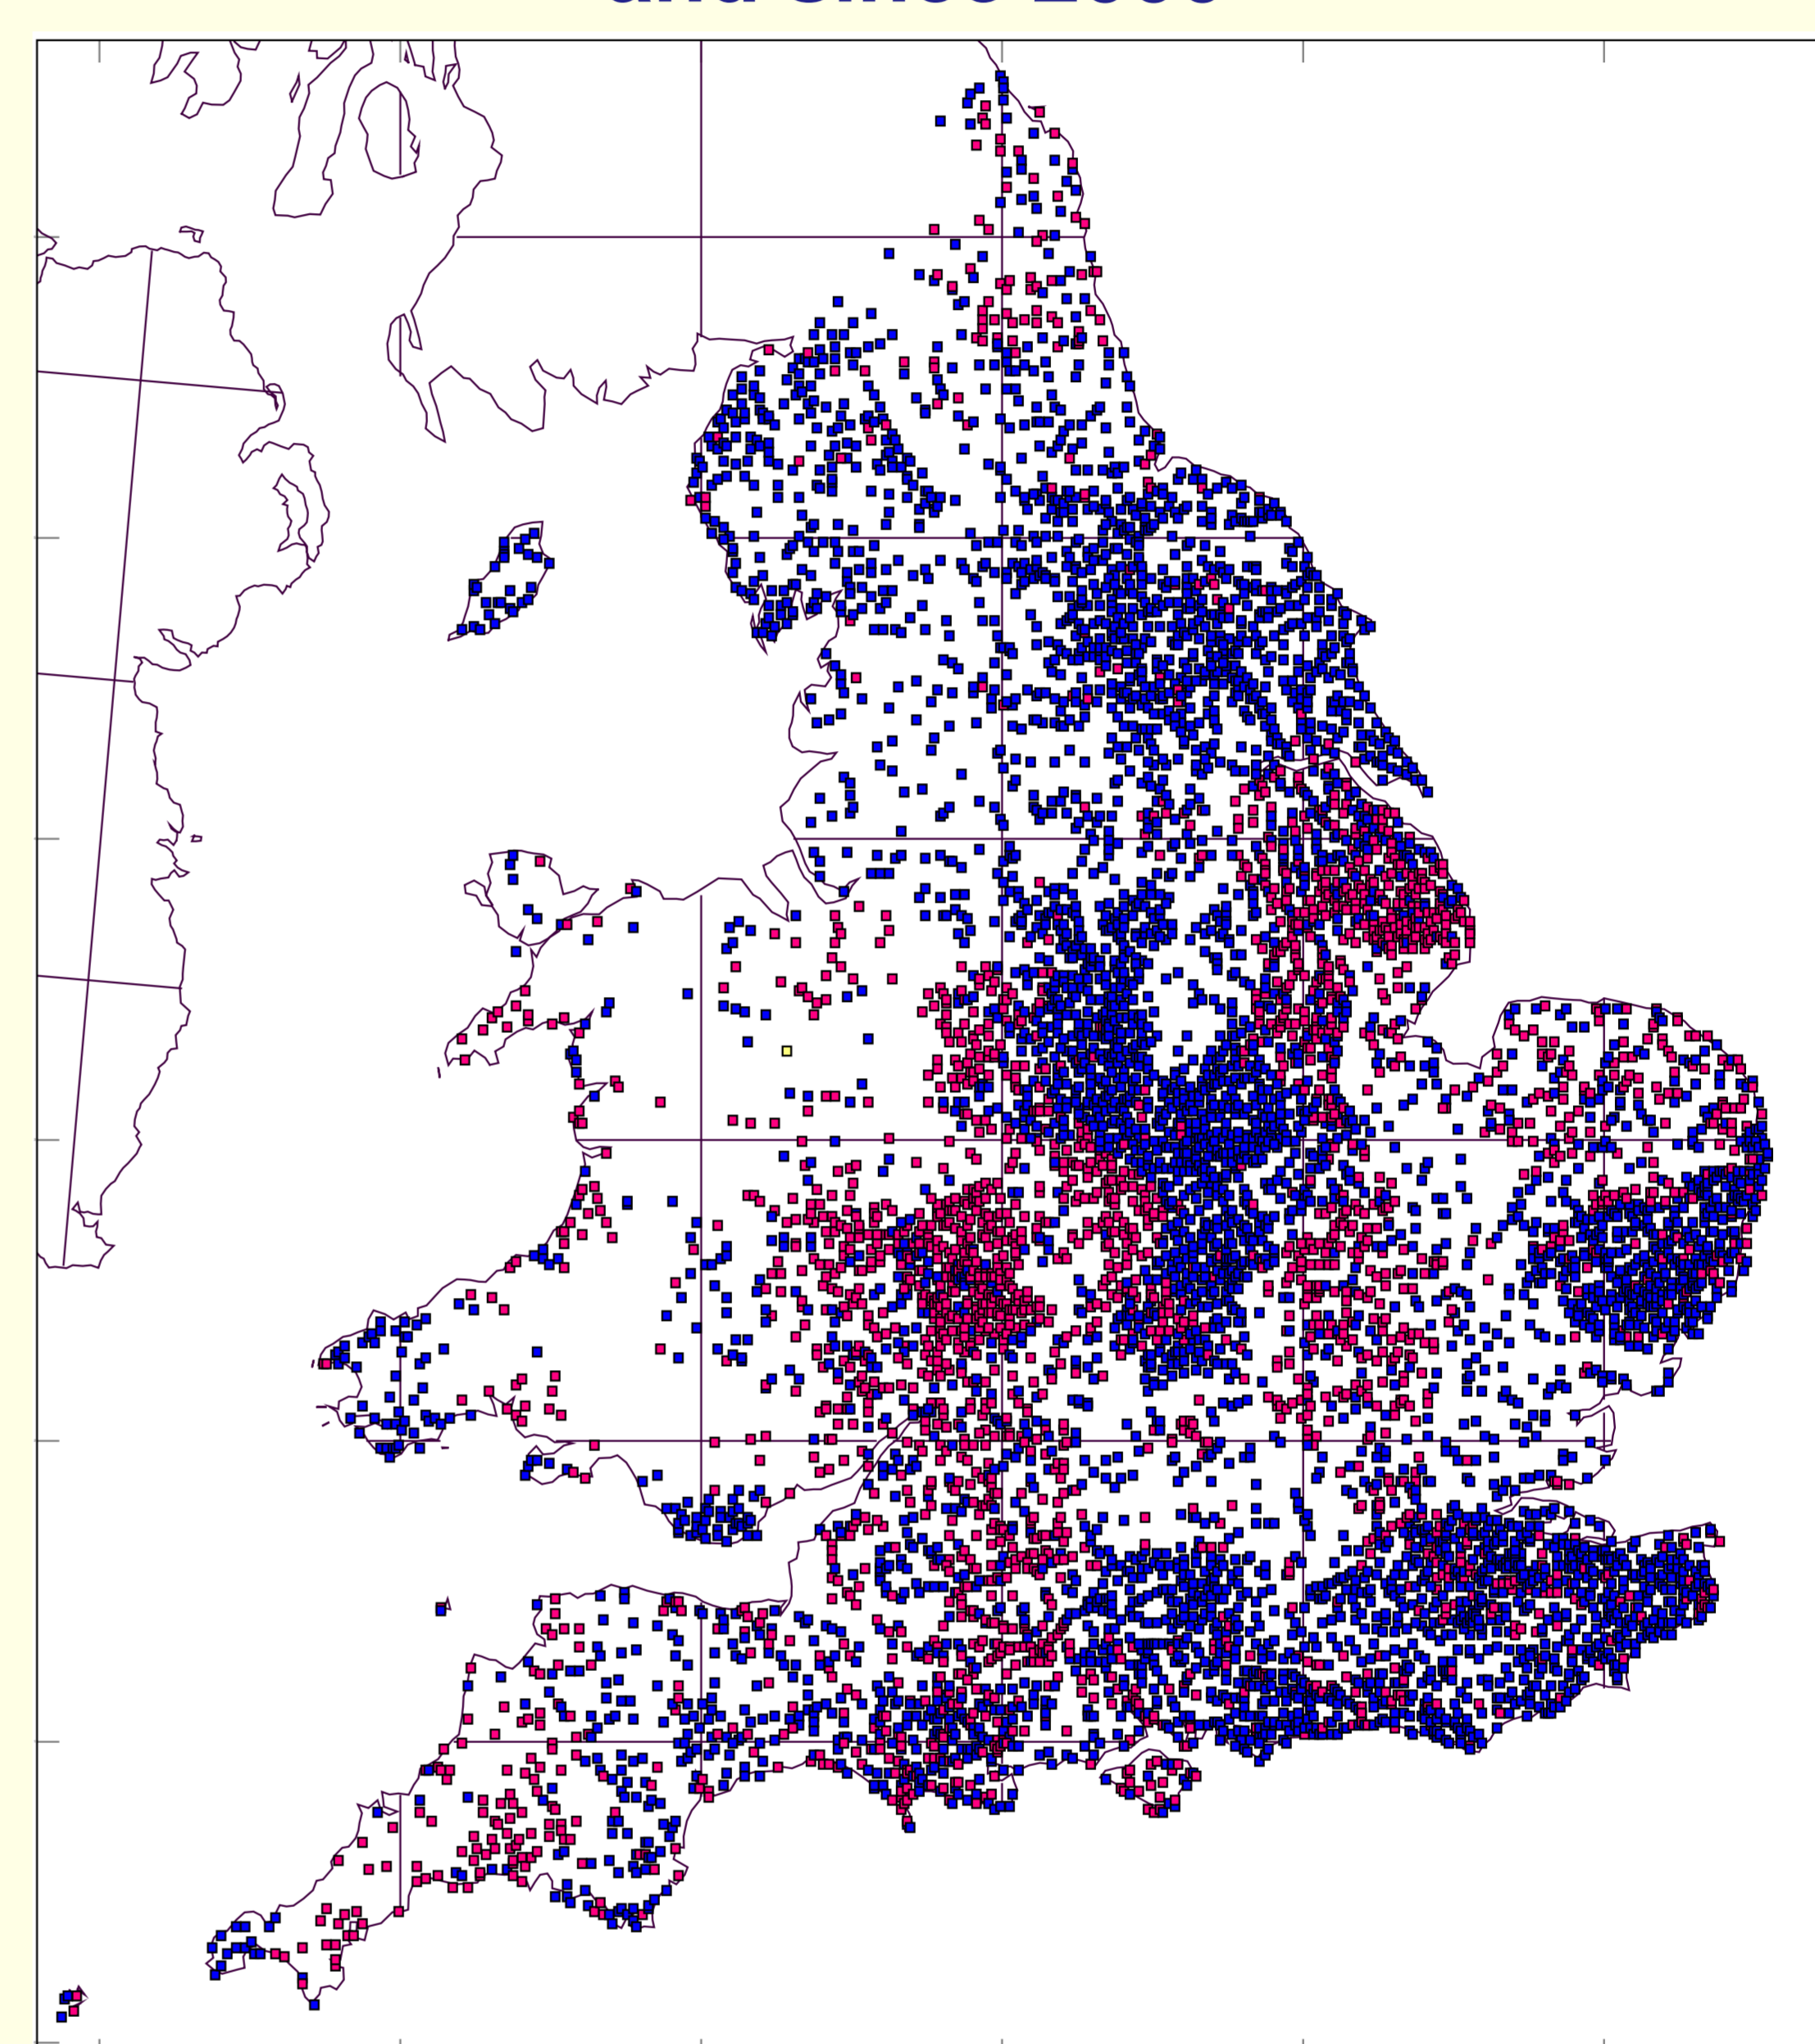

England	447,944
Wales	15,364
	<u>463,308</u>

These are derived from 11,300 churchyard cards, all with details of location, date and recorders.

Coverage

Some areas have been surveyed intensely, other less so, and of course some areas have far fewer churches than others.

The maps below show

- Species richness, with the highest values shown in red
- Survey date, with 1960-1999 in blue, and 2000-2015 in red.

Revisits to churchyards that were surveyed in the past are providing valuable data on the changes in the lichen flora.

Churchyard species richness

Churchyard surveys before and since 2000

Taxa

970 lichen taxa, and 101 lichenicolous fungi, have been recorded. The most records are for:

<i>Candelariella vitellina</i>	9,045
<i>Lecanora dispersa</i>	9,002
<i>Verrucaria nigrescens</i>	8,438
<i>Caloplaca flavescens</i>	8,423
<i>Lecanora campestris</i>	8,236
<i>Caloplaca citrina</i>	7,991
<i>Physcia adscendens</i>	7,879
<i>Lecanora albescens</i>	7,650
<i>Xanthoria parietina</i>	7,602
<i>Phaeophyscia orbicularis</i>	7,363
<i>Psilolechia lucida</i>	7,295
<i>Diploicia canescens</i>	7,154
<i>Porpidia tuberculosa</i>	7,137
<i>Lecanora polytrpa</i>	7,074

There are 179 species for which we have only one record and another 103 with only two, 26.3% of the total list.

Vice counties

VCs with the most churchyard records:

15 East Kent	21,077
25 East Suffolk	21,070
32 Northamptonshire	18,764
70 Cumberland	18,316
37 Worcestershire	17,043
54 North Lincolnshire	16,546
55 Leicestershire	16,216
13 West Sussex	16,097
09 Dorset	16,057