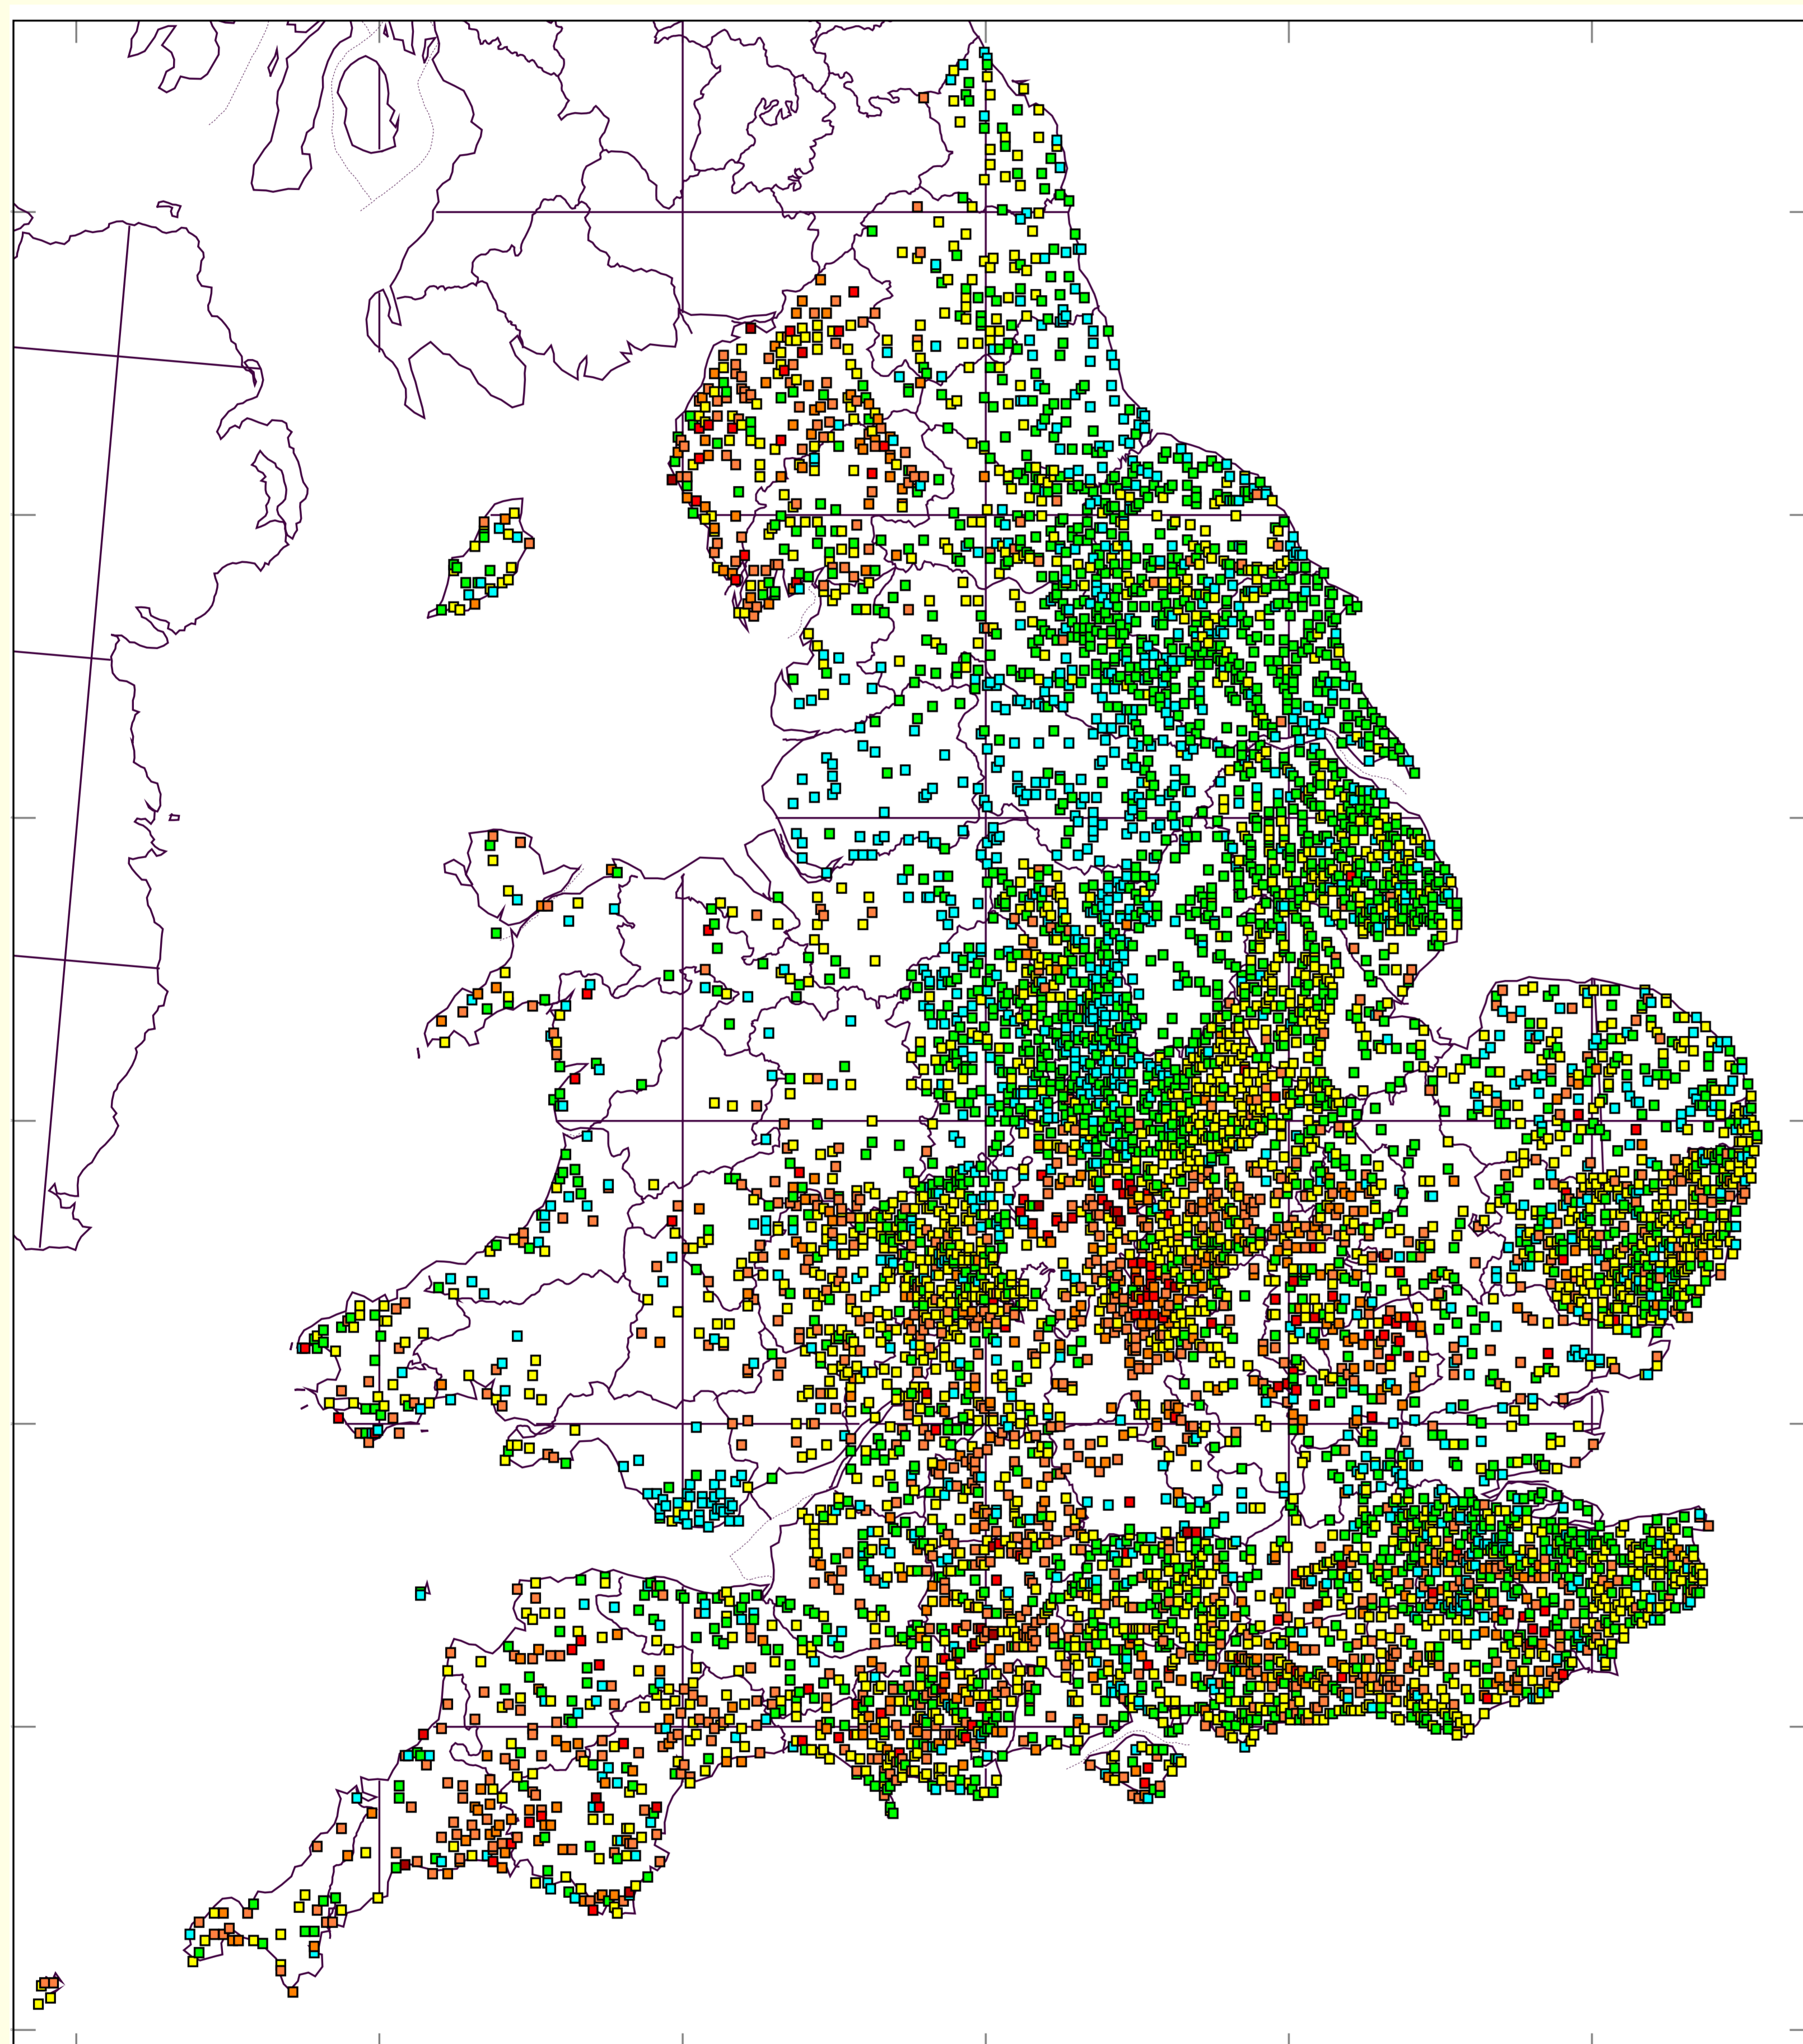

England	447,944
Wales	15,364
	<u>463,308</u>

These are derived from 11,300 churchyard cards, all with details of location, date and recorders.

Coverage

Some areas have been surveyed intensely, other less so, and of course some areas have far fewer churches than others.

The maps below show

- Species richness, with the highest values shown in red
- Survey date, with 1960-1999 in blue, and 2000-2015 in red.

Revisits to churchyards that were surveyed in the past are providing valuable data on the changes in the lichen flora.

Churchyard species richness

Churchyard surveys before and since 2000

Taxa

970 lichen taxa, and 101 lichenicolous fungi, have been recorded. The most records are for:

<i>Candelariella vitellina</i>	9,045
<i>Lecanora dispersa</i>	9,002
<i>Verrucaria nigrescens</i>	8,438
<i>Caloplaca flavescens</i>	8,423
<i>Lecanora campestris</i>	8,236
<i>Caloplaca citrina</i>	7,991
<i>Physcia adscendens</i>	7,879
<i>Lecanora albescens</i>	7,650
<i>Xanthoria parietina</i>	7,602
<i>Phaeophyscia orbicularis</i>	7,363
<i>Psilolechia lucida</i>	7,295
<i>Diploicia canescens</i>	7,154
<i>Porpidia tuberculosa</i>	7,137
<i>Lecanora polytrpa</i>	7,074

There are 179 species for which we have only one record and another 103 with only two, 26.3% of the total list.

Vice counties

VCs with the most churchyard records:

15 East Kent	21,077
25 East Suffolk	21,070
32 Northamptonshire	18,764
70 Cumberland	18,316
37 Worcestershire	17,043
54 North Lincolnshire	16,546
55 Leicestershire	16,216
13 West Sussex	16,097
09 Dorset	16,057