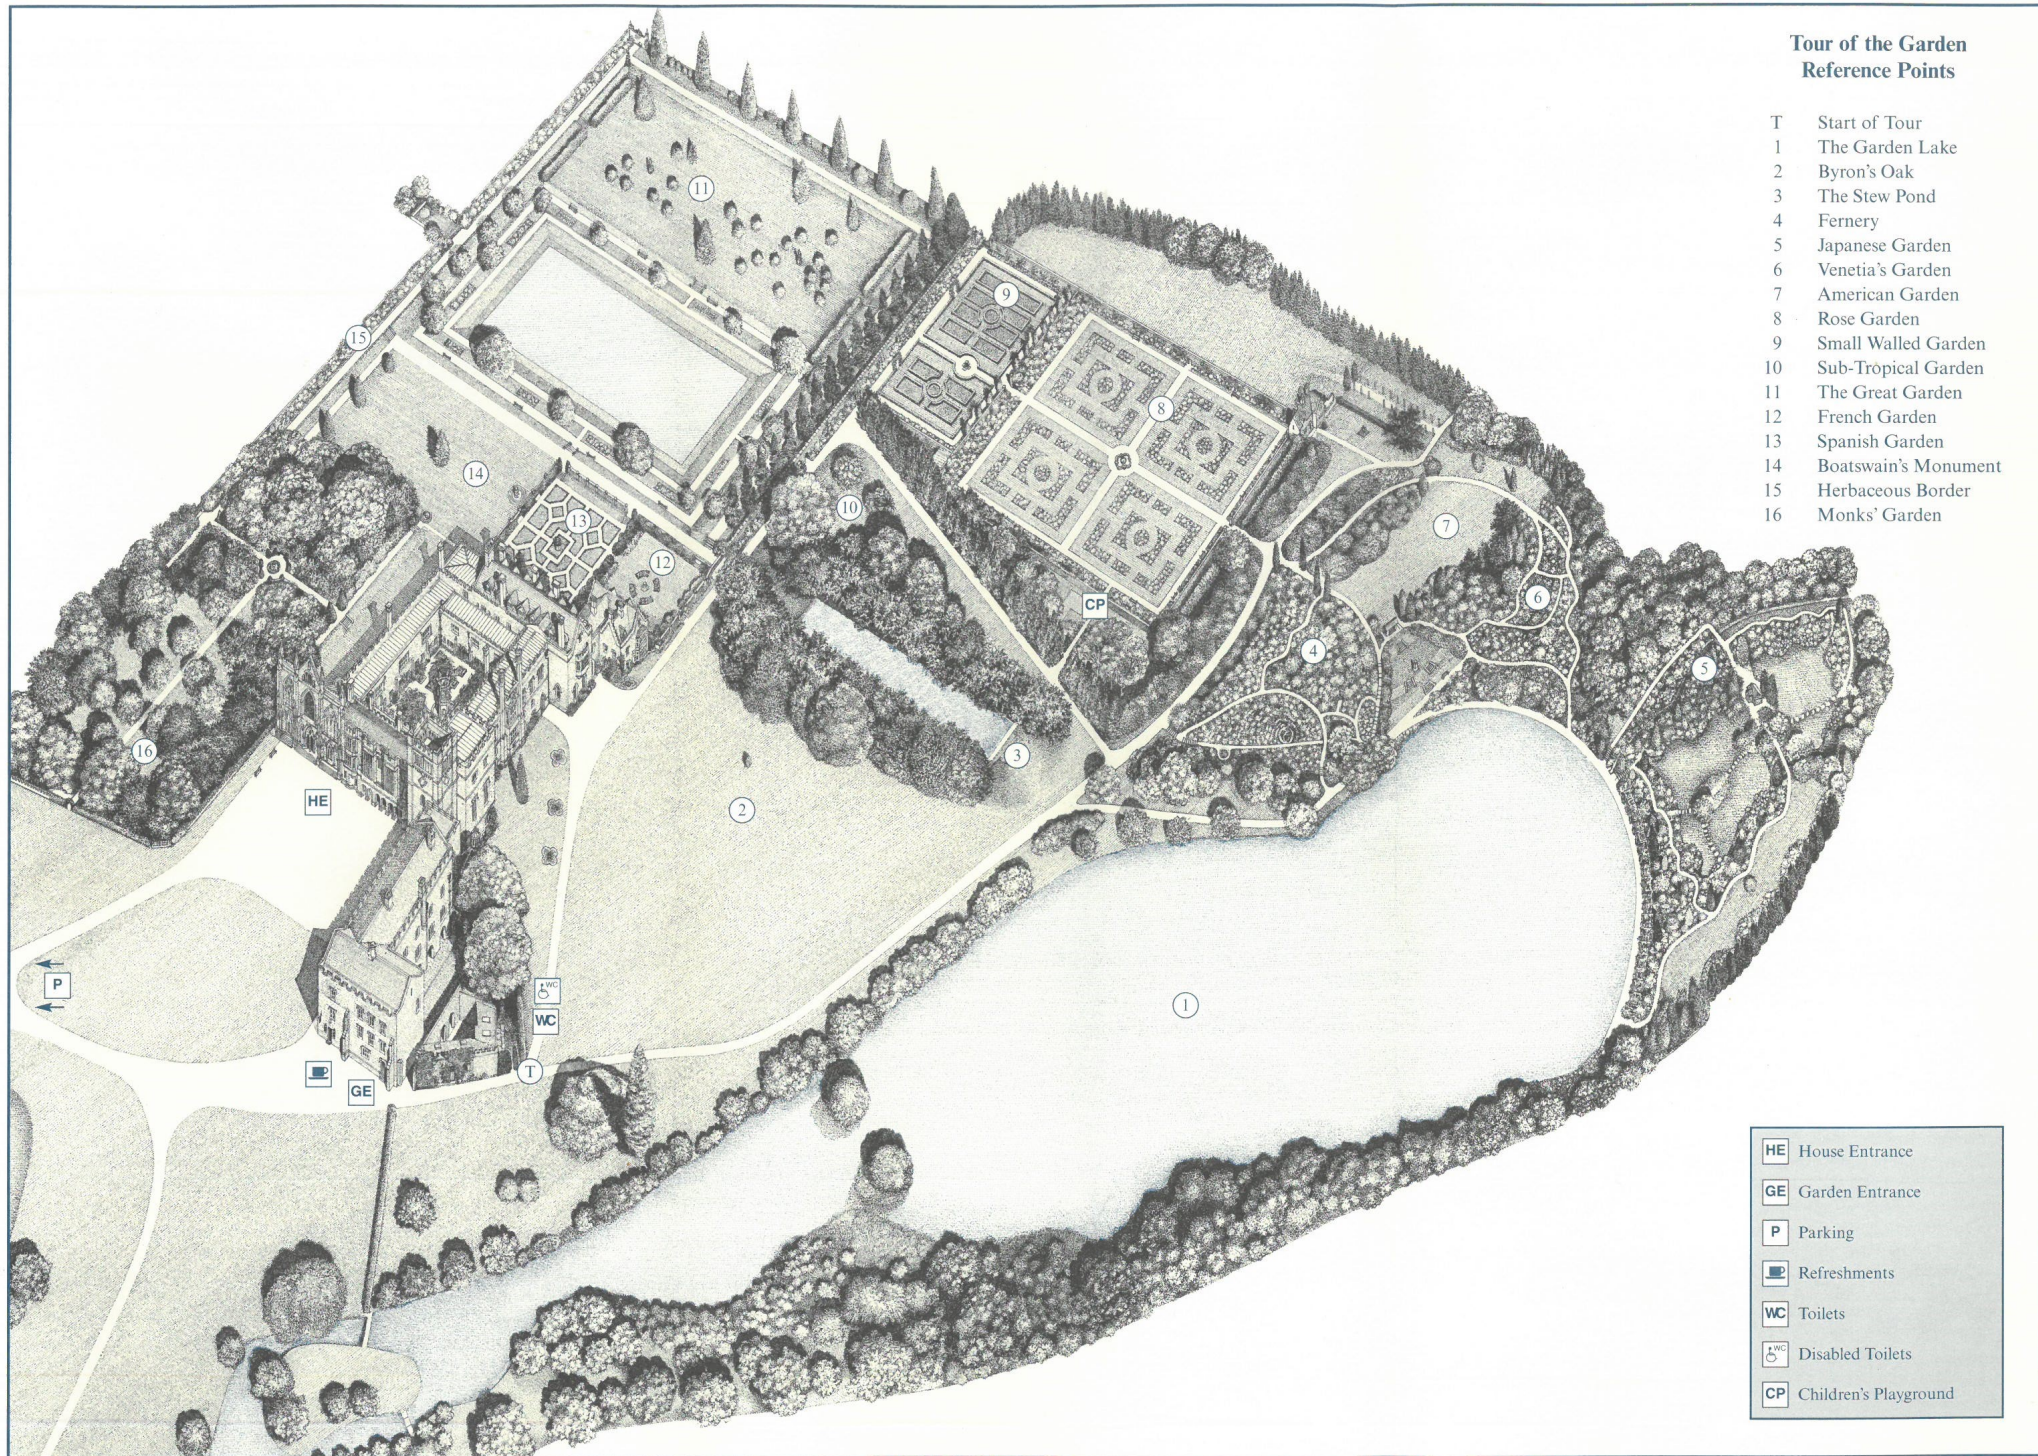

Tour of the Garden Reference Points

- T Start of Tour
- 1 The Garden Lake
- 2 Byron's Oak
- 3 The Stew Pond
- 4 Fernery
- 5 Japanese Garden
- 6 Venetia's Garden
- 7 American Garden
- 8 Rose Garden
- 9 Small Walled Garden
- 10 Sub-Tropical Garden
- 11 The Great Garden
- 12 French Garden
- 13 Spanish Garden
- 14 Boatswain's Monument
- 15 Herbaceous Border
- 16 Monks' Garden

HE	House Entrance
GE	Garden Entrance
P	Parking
	Refreshments
WC	Toilets
	Disabled Toilets
CP	Children's Playground